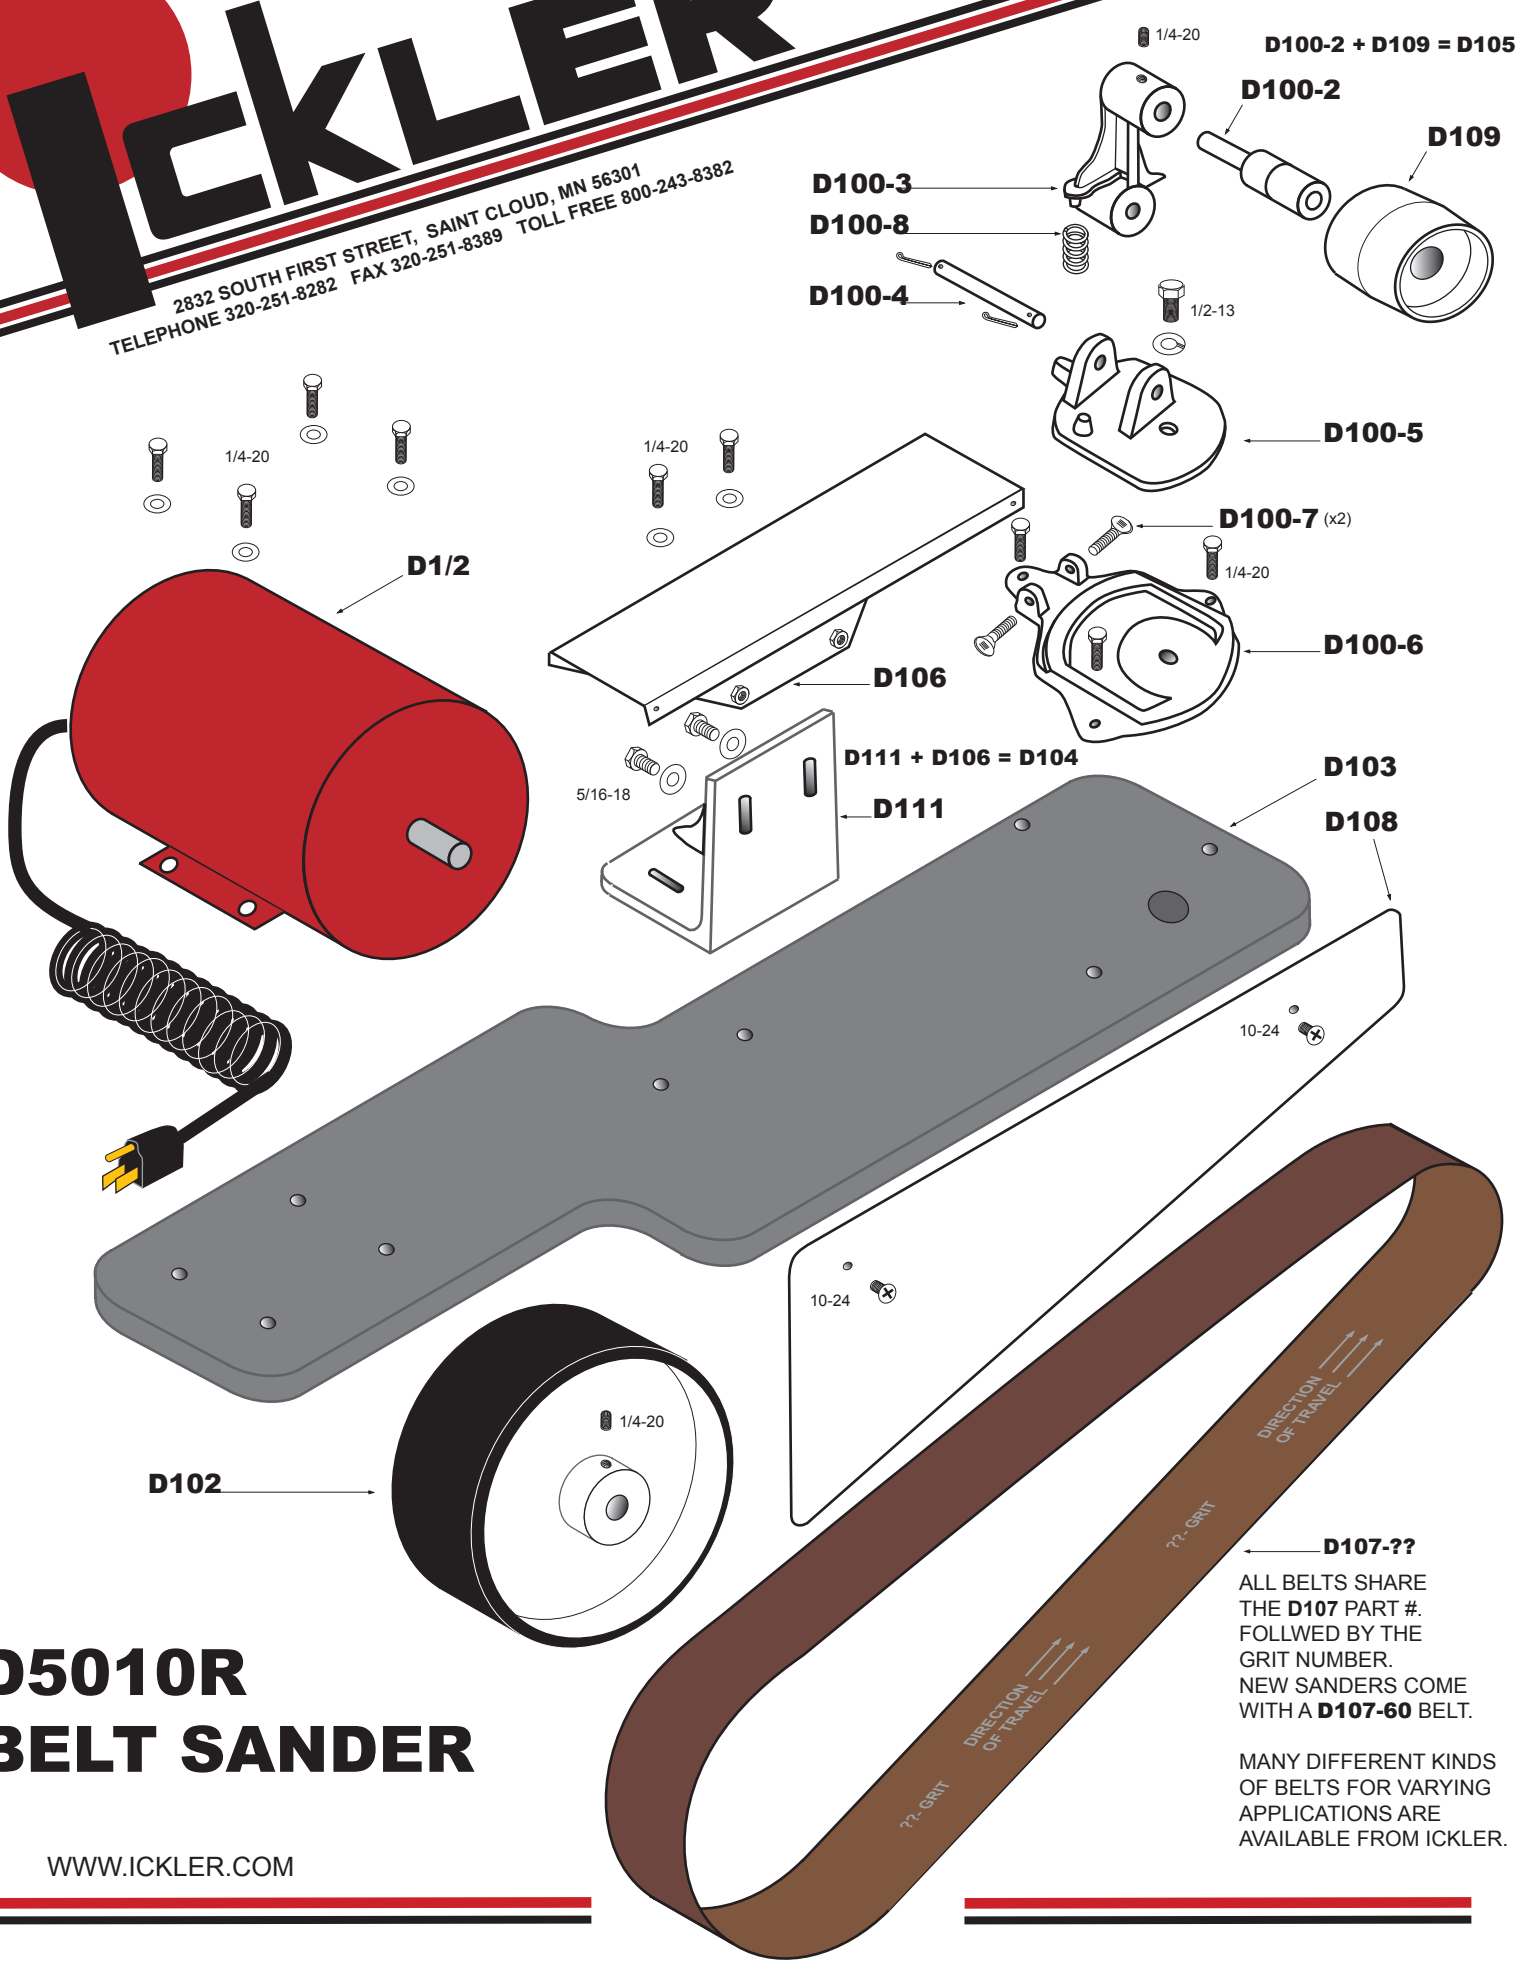

ICKLER

2832 SOUTH FIRST STREET, SAINT CLOUD, MN 56301
 TELEPHONE 320-251-8282 FAX 320-251-8389 TOLL FREE 800-243-8382

D5010R BELT SANDER

WWW.ICKLER.COM

D107-??
 ALL BELTS SHARE THE D107 PART #, FOLLOWED BY THE GRIT NUMBER. NEW SANDERS COME WITH A D107-60 BELT.
 MANY DIFFERENT KINDS OF BELTS FOR VARYING APPLICATIONS ARE AVAILABLE FROM ICKLER.